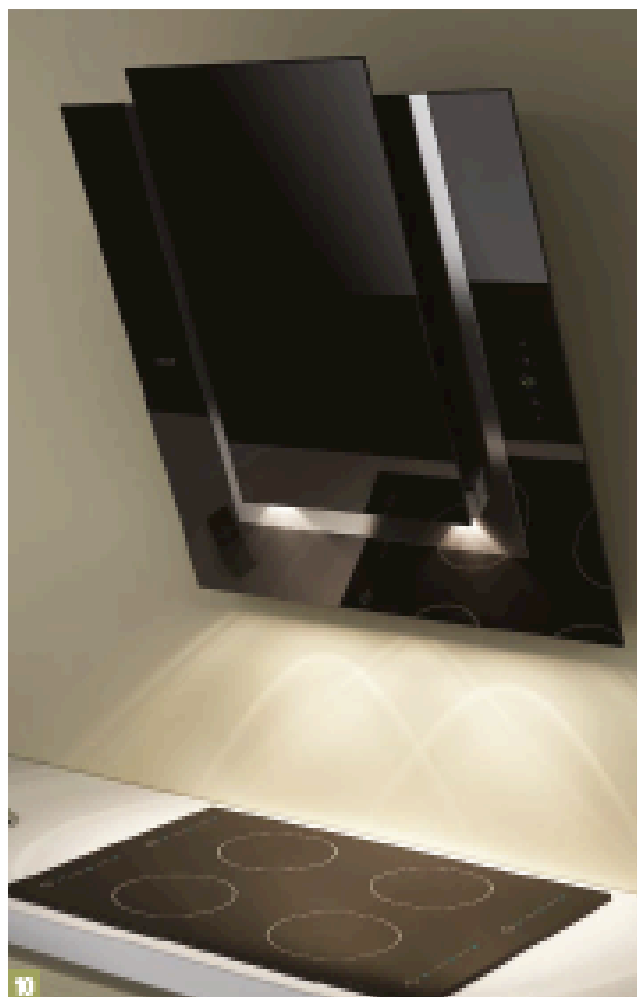

10

12

11

10 Sleek, black and with ultra-modern looks, the ICD hood boasts a number of green credentials too. Interactive graphics help select the most efficient operational mode for each type of cooking. Using low-consumption LEDs to disperse the light, this is the ultimate in contemporary eco-design. Max. extraction rate 480m³/h, noise level from 45 to 51dB(A). **01252 251 111 | www.ajca.com**