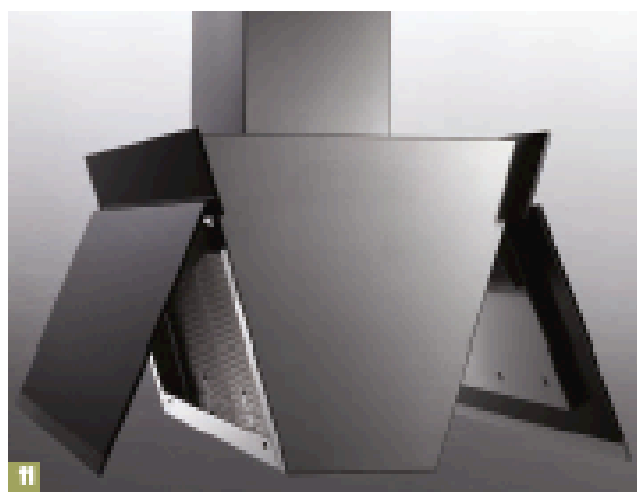

10

12

11

10 Sleek, black and with ultra-modern looks, the ICD hood boasts a number of green credentials too. Interactive graphics help select the most efficient operational mode for each type of cooking. Using low-consumption LEDs to disperse the light, this is the ultimate in contemporary eco-design. Max. extraction rate 480m³/h, noise level from 45 to 51dB(A). **01252 251 111 | www.ajca.com**